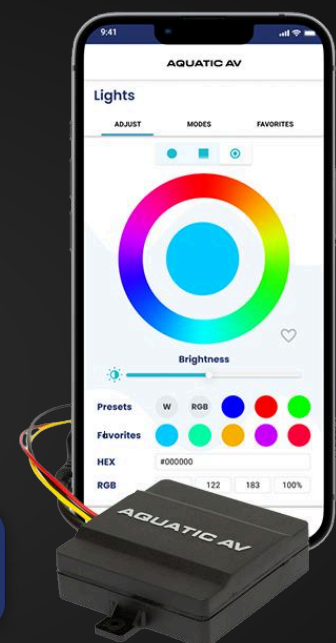

SPEAKERS

LOUD BY DESIGN SPEAKERS

Experience the perfect fusion of cutting-edge audio performance and lighting with our ULTRA and ULTRA+ speaker collection. Engineered for Harley Davidson touring motorcycles, to deliver exceptional sound and enhance your ride's style with customizable RGB lighting.

UNIVERSAL RGB CONTROLLER

RG155R1

Pair RGB speakers with the new and improved Aquatic AV RGB Controller, now featuring voice recognition for hands-free control of your lights. Delivering 10 amps of power for vivid and accurate color control, this enhanced design includes 4 RGB/LED outputs and is built with a water-resistant construction, ensuring durability and compatibility in any environment.

- ✓ BLUETOOTH ENABLED
- ✓ 9-12V OPERATION
- ✓ AQUATIC AV APP COMPATIBLE
  (FREE TO DOWNLOAD)
- ✓ EXTENSION & ADAPTOR CABLES AVAILABLE
- ✓ SYNC LIGHTS WITH MUSIC VIA APP OR MIC
- ✓ BUILT-IN MICROPHONE + VOICE RECOGNITION