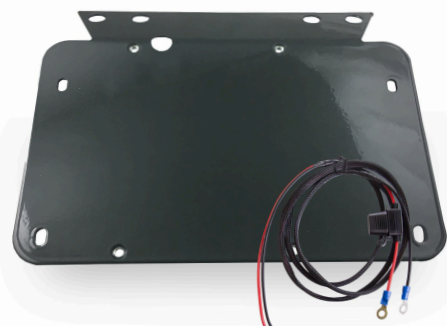

1998-2013 | H-D® ROAD GLIDE
AQ-AK-RG