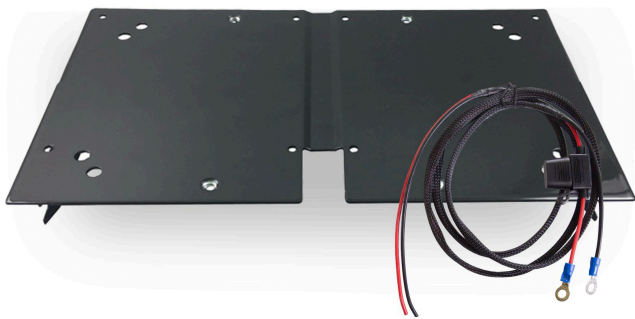

AMPLIFIER MOUNTING KITS ACCESSORIES

Aquatic AV's Amplifier Mounting Bracket Kits for Harley-Davidson touring motorcycles are designed to fit all Aquatic AV amplifiers.

IN THE BOX

- 1x Amplifier Mounting Bracket
- 1x Power & Ground Wire Extension Cable
- 1x Mounting Hardware