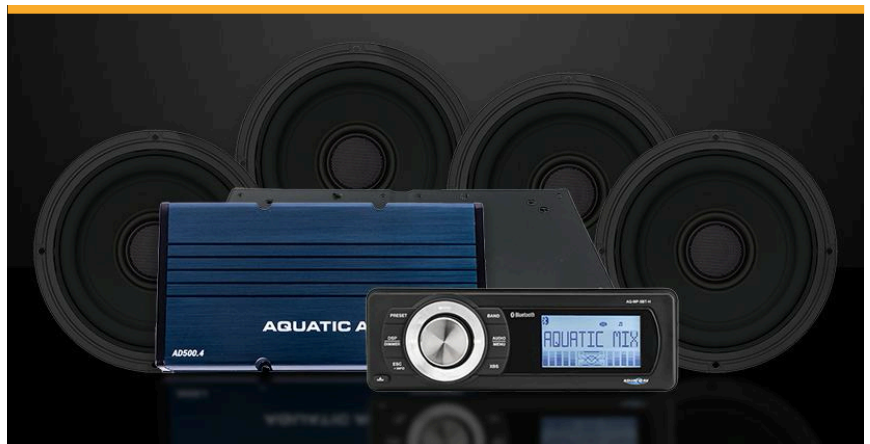

PRODUCTS INCLUDED

- 1x MP5 Stereo for Harley | AQ-MP-5BT-H
- 1x AD500.4 4-Channel Amplifier | AD504
- 2x Pair NEO 6.5" Speakers | HS116
- 1x Bracket and Amp Harness | AQ-AK-BAT or AQ-AK-RG