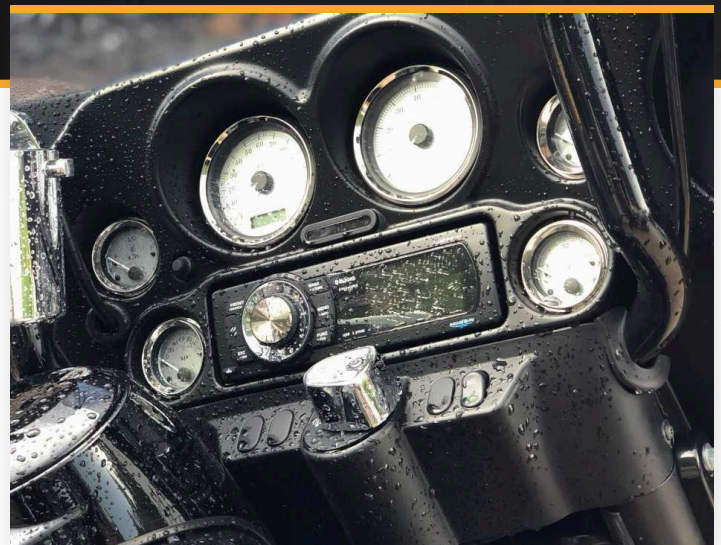

SIRIUSXM READY

This stereo is ready to access over 170 SiriusXM radio stations. Requires a SiriusXM-Connect Vehicle Tuner and subscription. (SVX300 required, sold separately)