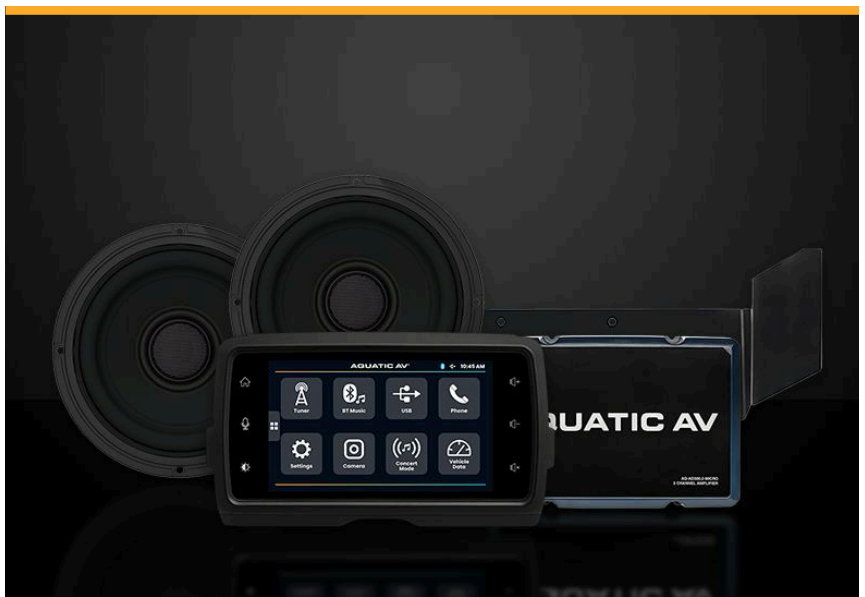

PRODUCTS INCLUDED

- 1x HR400 Head Unit Stereo | HR400
- 1x AD300.2MICRO 2-Channel Amplifier | AD300
- 1x Pair NEO 6.5" Speakers | HS116
- 1x Bracket and Amp Harness | BT144 or GL114
- 1x Harness Adaptor | HN100