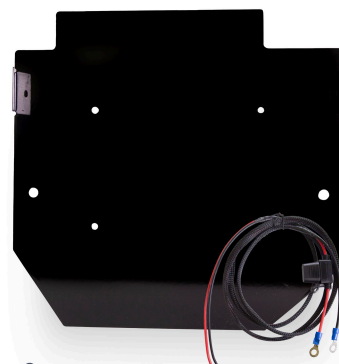

2015+ | H-D® ROAD GLIDE
GL114

WIRING HARNESSES ACCESSORIES

2014+ | H-D® TOURING
HA103
2x 12VDC Outputs